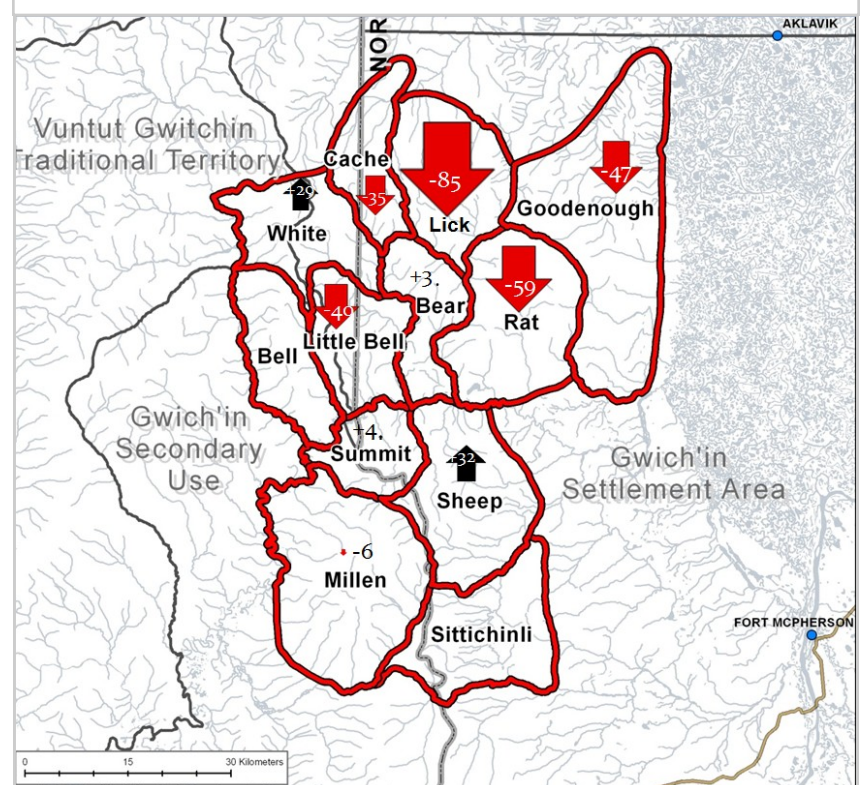

# Attention all Sheep Hunters:

The 2014 survey results show a 29% decline to less than 500 sheep (only 404 adults and 92 lambs).

Population Composition by Survey Year:

Change since 2010 by Survey Block

The Gwich'in Renewable Resources Board requests all sheep hunters and Parties to the draft management plan immediately join in these actions:

- Voluntary Closure of beneficiary harvest
- Legislated Closure of all other hunting
- Required Harvest Reporting
- Community Monitoring of Lamb Recruitment

For further information visit our website at [grrb.nt.ca](http://grrb.nt.ca) or contact our office (867-777-6600; [office@grrb.nt.ca](mailto:office@grrb.nt.ca)) or your local Gwich'in Renewable Resources Council