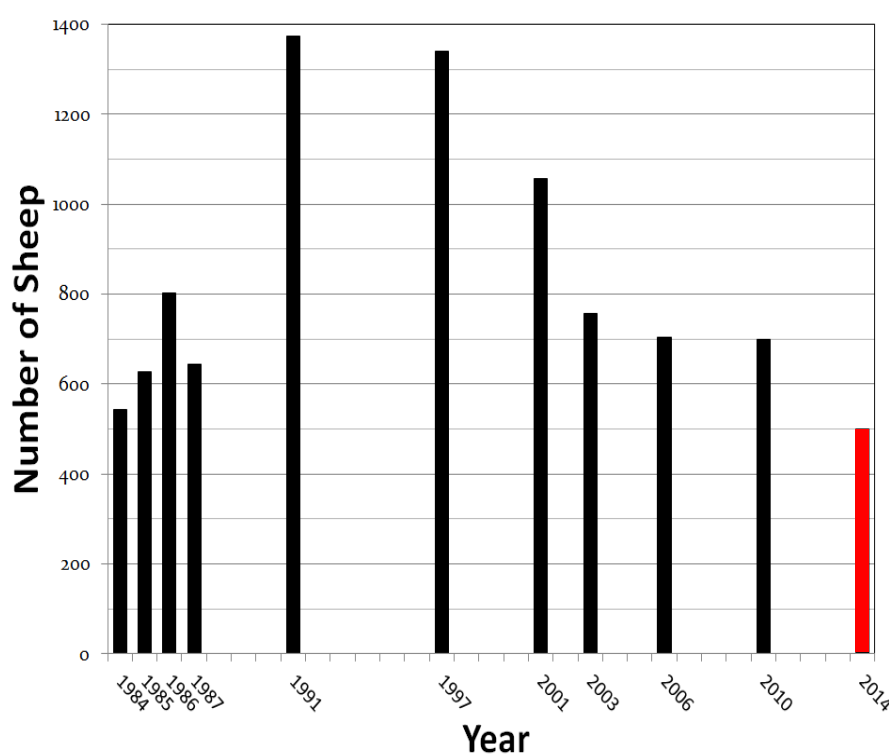

# Attention all Sheep Hunters:

The 2014 survey results show a 29% decline to less than 500 sheep (only 404 adults and 92 lambs).

Population Composition by Survey Year:

Change since 2010 by Survey Block

The Gwich'in Renewable Resources Board requests all sheep hunters and Parties to the draft management plan immediately join in these actions: